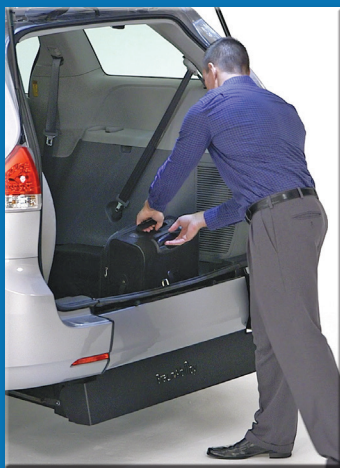

Simple Stow™ Ramp

Toyota Taxi

Looking for a mobility solution for your Toyota Sienna taxi that stows out of sight and out of mind? The new Simple Stow ramp design is the answer.

The ultra lightweight Simple Stow ramp is easy to use and quick to deploy. Simply slide the ramp out from the rear of the vehicle to deploy. Then slide the ramp up and snap securely in place when loading is complete. The Simple Stow ramp fits flush against the floor when not in use, providing ample room for stowing luggage and other cargo items.

- Smooth, lightweight ramp design - no slots, avoiding luggage snags.
- Reliable ramp (1,000 lb capacity) snaps securely in place when in the upright position - no more rattles.

Quiet, easy and smooth - it's the most convenient and efficient mobility solution for an accessible taxi. Contact your BraunAbility representative to find out more about the new BraunAbility Toyota Sienna taxi with a Simple Stow ramp today (also available as a retrofit on some BraunAbility Toyota Sienna taxis).

Commercial Vehicles

 **BraunAbility**®

Life is a Moving Experience™

Simple Stow™ Ramp

Toyota Taxi

Standard Features

- ADA, FMVSS and CMVSS Compliant
- Meets/exceeds Altoona test requirements
- CARB approved
- 56" door opening
- 61" long x 33" wide floor
- 31-1/2" wide manual ramp with 1,000 lb capacity
- OEM 2nd row 3 passenger bench seat
- ADA commercial flooring throughout
- Altro on lowered floor
- Wheelchair securement tie-downs - QRT Slide 'N Click w/ Lap & Shoulder Restraints
- Transmission interlock
- ADA ramp lighting mounted on rear hatch
- Emergency Exit - release mechanism and sticker on rear hatch
- Back-up alarm

Options

- Aftermarket 3rd row 2-passenger bench seat
- Vinyl covers for OEM seats
- DOT kit

The Simple Stow ramp allows easy access to the rear of the vehicle for accessing luggage and cargo when the ramp is not in use.