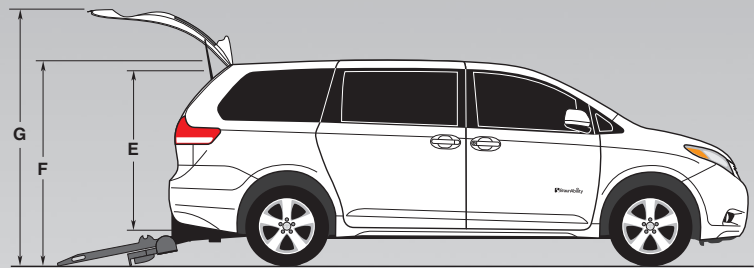

2011+

A	Lowered floor length	61
B	Lowered floor width	33
C	Usable ramp width	31-1/2
D	Ramp length	40
E	Entrance height	56
F	Overall height (hatch closed)	73
G	Overall height (hatch open)	85