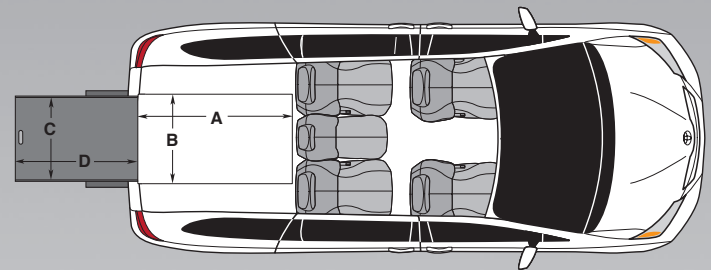

2011+

A	Lowered floor length	61
B	Lowered floor width	33
C	Usable ramp width	31-1/2
D	Ramp length	40
E	Entrance height	56
F	Overall height (hatch closed)	73
G	Overall height (hatch open)	85